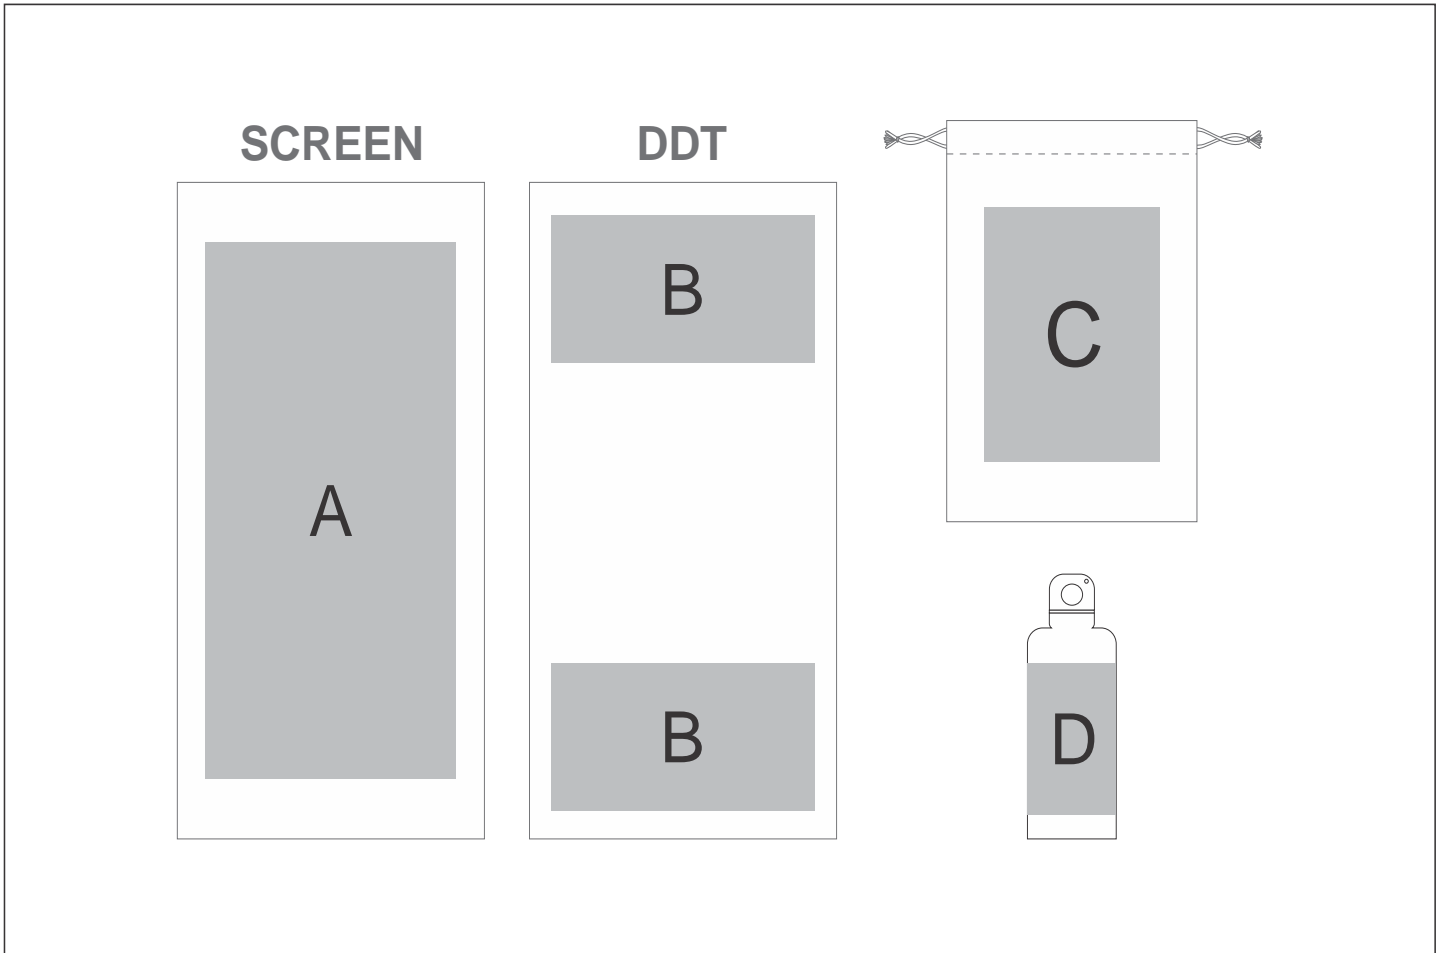

GIFTSET-7660

Ramble Active Set - Red

Need to know:

- No Guarantee the lid will line up with print.
- DP-D will not be a full wrap due to the inconsistency of the item.
- DDT: No Solid Backgrounds.
- DDT: Fine Detail & Text may peel of when items is stretched.
- **Laser Colour:** POS D - White

Branding Options:

Position	Branding Method (Branding Code)	No. of Colours	Dimension
A	Screen Print (SA)	1 Colour	200mm wide x 400mm high

B	Digital Direct Transfer (DDT-A)	Full Colour	148mm wide x 105mm high
B	Digital Direct Transfer (DDT-B)	Full Colour	210mm wide x 110mm high

C	Screen Print (SA)	2 Colours	120mm wide x 160mm high
C	Digital Direct Transfer (DDT-A)	Full Colour	105mm wide x 148mm high
C	Digital Direct Transfer (DDT-B)	Full Colour	140mm wide x 190mm high

D	Laser Engraving (LB)	N/A	33mm wide x 100mm high
D	Screen Wrap (SW)	1 Colour	140mm wide x 90mm high
D	Pad Printing (PC)	4 Colours	30mm wide x 60mm high
D	Digital Print Drinkware (DP-C)	Full Colour	100mm wide x 70mm high
D	Digital Print Drinkware (DP-D)	Full Colour	215mm wide x 95mm high